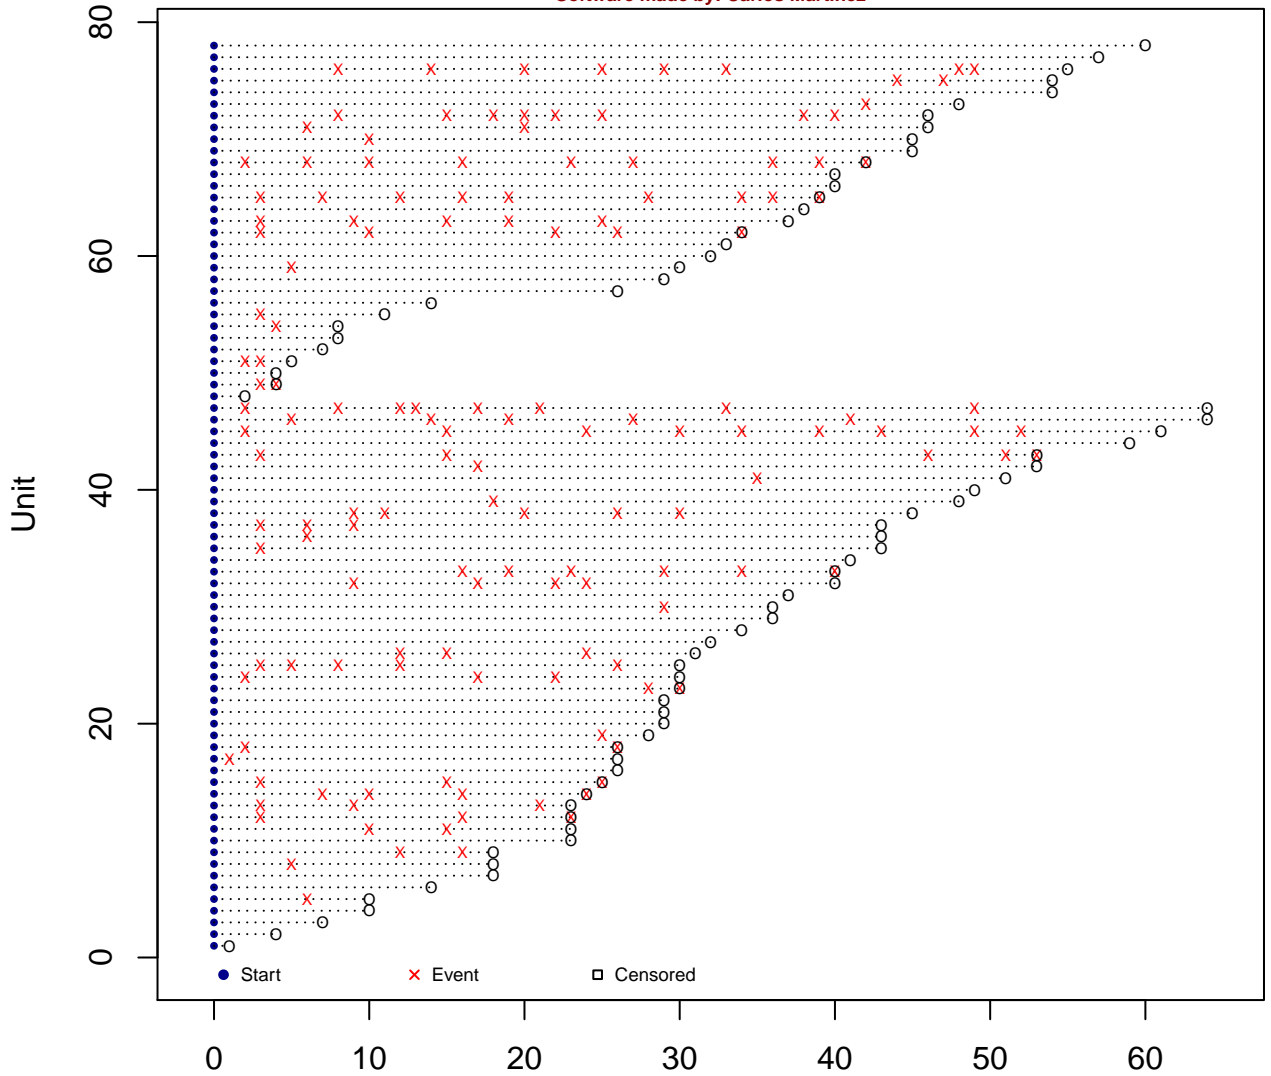

Unit = 68

# Graphical Representation of Recurrent Event Data

Research Group: AVANCE USE R!

Software made by: Carlos Martinez

# Survival Curves of the groups